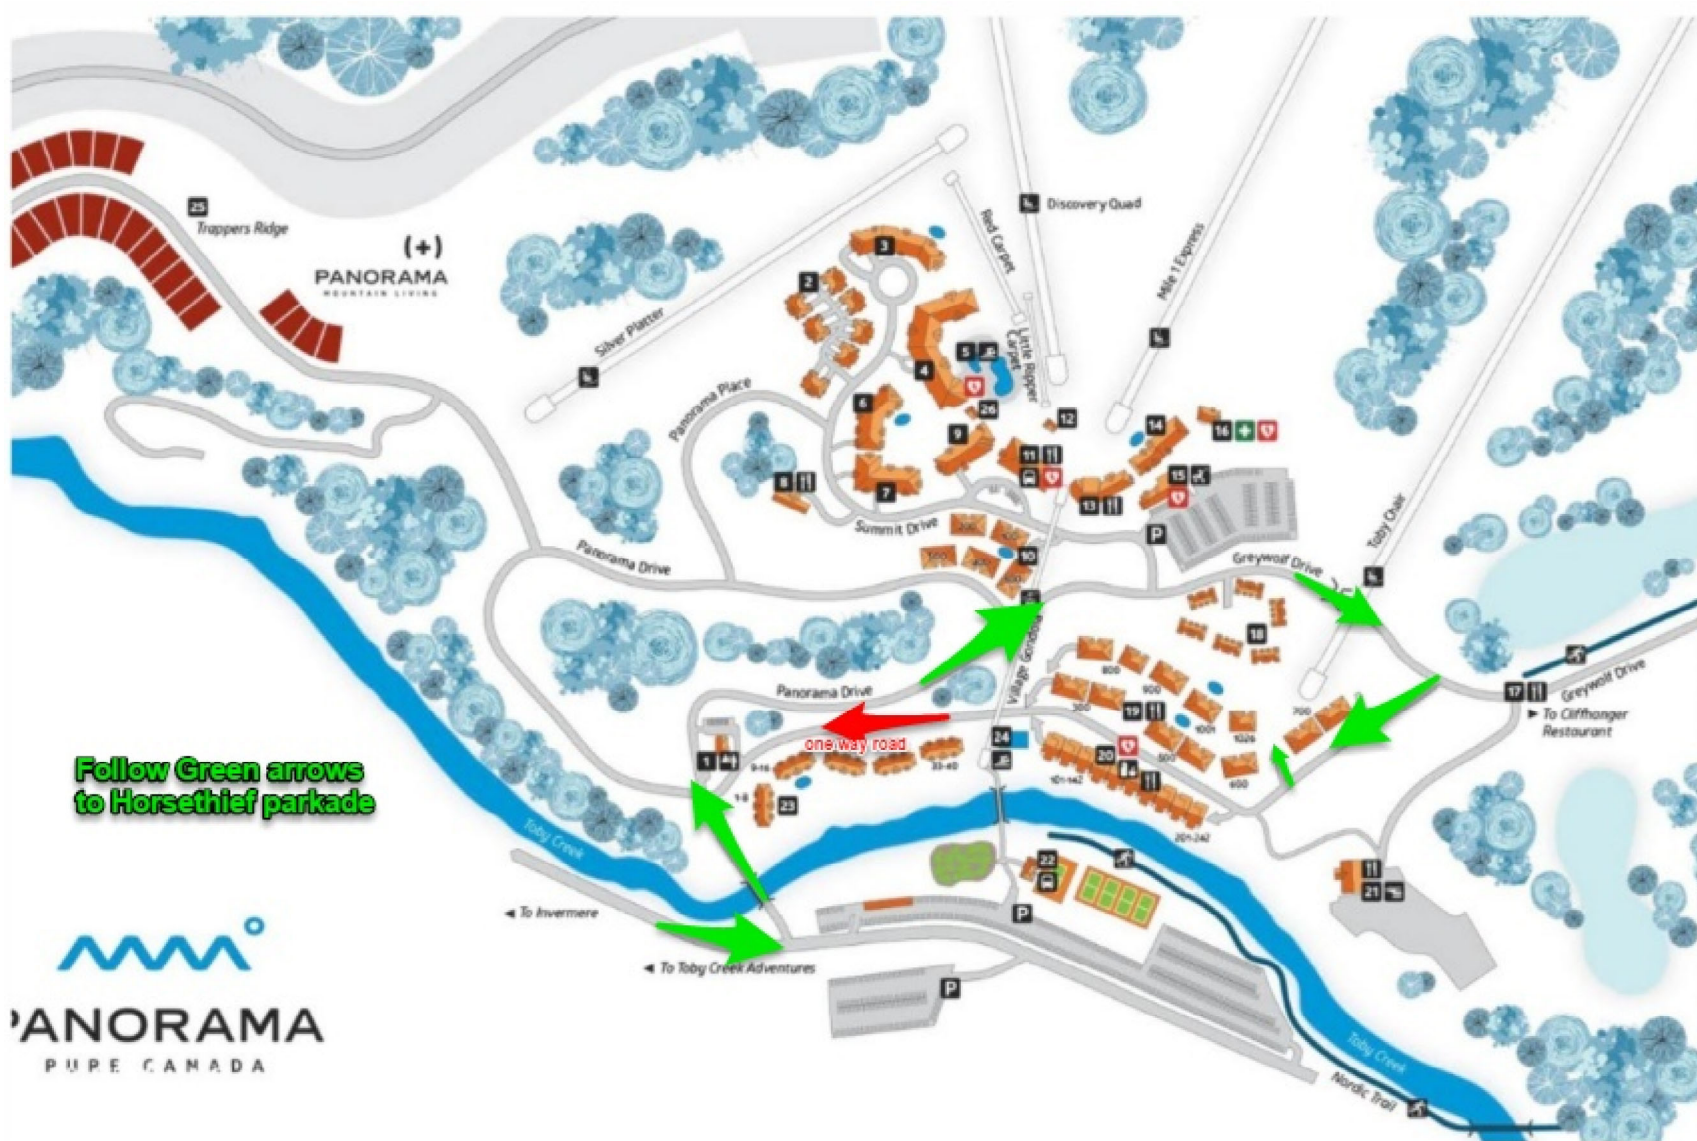

— VILLAGE MAP —

1. Central Check-in
 2. Hearthstone Townhomes
 3. Taynton Lodge
 4. Panorama Springs Lodge
 5. Panorama Springs Pools 
 6. Summit Lodge
 7. 1000 Peaks Lodge
 8. Earl Grey Lodge
Cabin Smokehouse
 9. Tamarack Lodge
Mountain Outfitters (Cappuccino Bar, equipment rentals/repairs)
 10. The Lookout Townhomes
 11. Ski Tip Lodge 
Great Hall, Toques & Tracks (retail shop), Guest Services, tickets, Ski & Ride Centre, Invermere shuttle bus departure point
 12. Ski Cabin & Demo Centre
 13. Pine Inn North (Rooms 327-427)
Restaurant ElevenFifty, T-Bar & Grill, Picnic Café
 14. Pine Inn South (Rooms 102-326, 501-512)
Pure Massage (spa), sauna, fitness rooms, Mountain Air Physiotherapy, Panorama Real Estate, Saffire Bed & Flameworks
 15. Conference Centre/Childcare 
Copper Crown A & B conference rooms, Conrad Klein and Earl Grey boardrooms, Wee Wascals Childcare
 16. First Aid/Ski Patrol 
 17. Greywolf Golf Course
Greywolf Clubhouse, Cliffhanger Restaurant
 18. Aurora Townhomes
 19. Horsethief Lodge Jacqueline Pub
 20. Toby Creek Lodge 
Thunderbird (to go), General Store, liquor store, Creekside room, Timeshare office
 21. RK Helsinki & Choppers Landing Restaurant
 22. Adventure Centre (summer only)
 23. Riverbend Townhomes
 24. Toby Pool (summer only)
 25. Trappers Ridge
 26. Candy Cabin
-  Automated External Defibrillator (AED) Locations
-  Panorama is a smoke-free resort

Follow Green arrows to Horsethief parkade

one way road